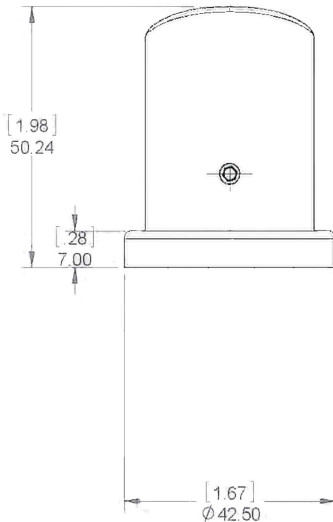

## WALL MOUNTED

PART NUMBERS

4000-PC

FINISH

POLISHED CHROME